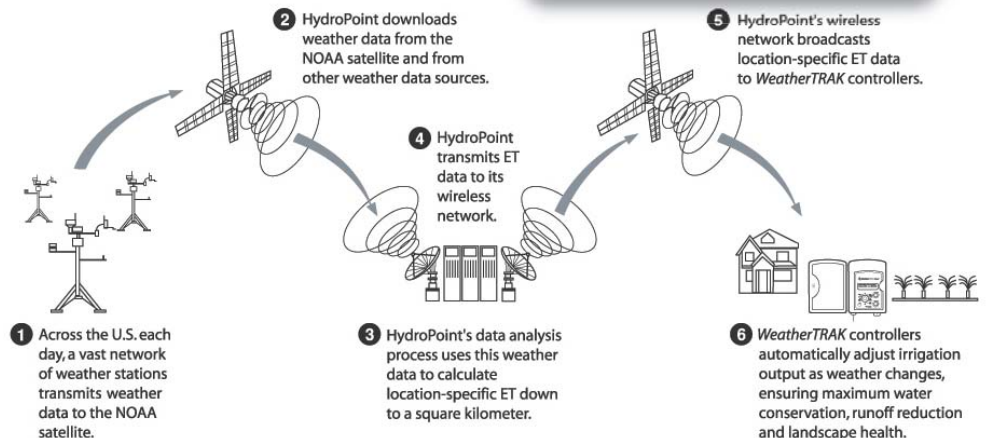

With a radius range of 14 to 26 feet, the uniformity and close-in watering of this nozzle is second to none, preventing extended irrigation cycles to eliminate brown spots. It delivers wind-resistant, multi-stream, multi-trajectory patterns. And, with a precipitation rate of 0.55" per hour, you'll have the luxury of meeting tight water window needs. **TORO**

Benefits:

- Male or female thread
- Adjustable arc from 45° - 270°
- Matched precipitation rate
- 5 year warranty

Toro Intelli-Sense™ Series Controllers

A "smart", automatically adjusting irrigation controller that determines a proper watering schedule based on programming and WeatherTRAK® satellite-transmitted weather information. This technology prevents over-watering of the landscape so less waste and runoff water is produced. **TORO**

Benefits:

- Save up to 50% of water used with conventional controllers
- Eliminate frequent controller program adjustments
- 100% efficient as tested by the Center for Irrigation Technology

How it works...

Standard irrigation systems water based on a schedule, regardless of your lawn's needs, generally wasting water due to inaccurate and inefficient application. Systems with WeatherTRAK® actually monitor the weather to determine when and how much water your lawn and landscape need. Now that's "smart" irrigation that will help save your clients money and help preserve fresh water resources, while maintaining the beauty of your lawn.